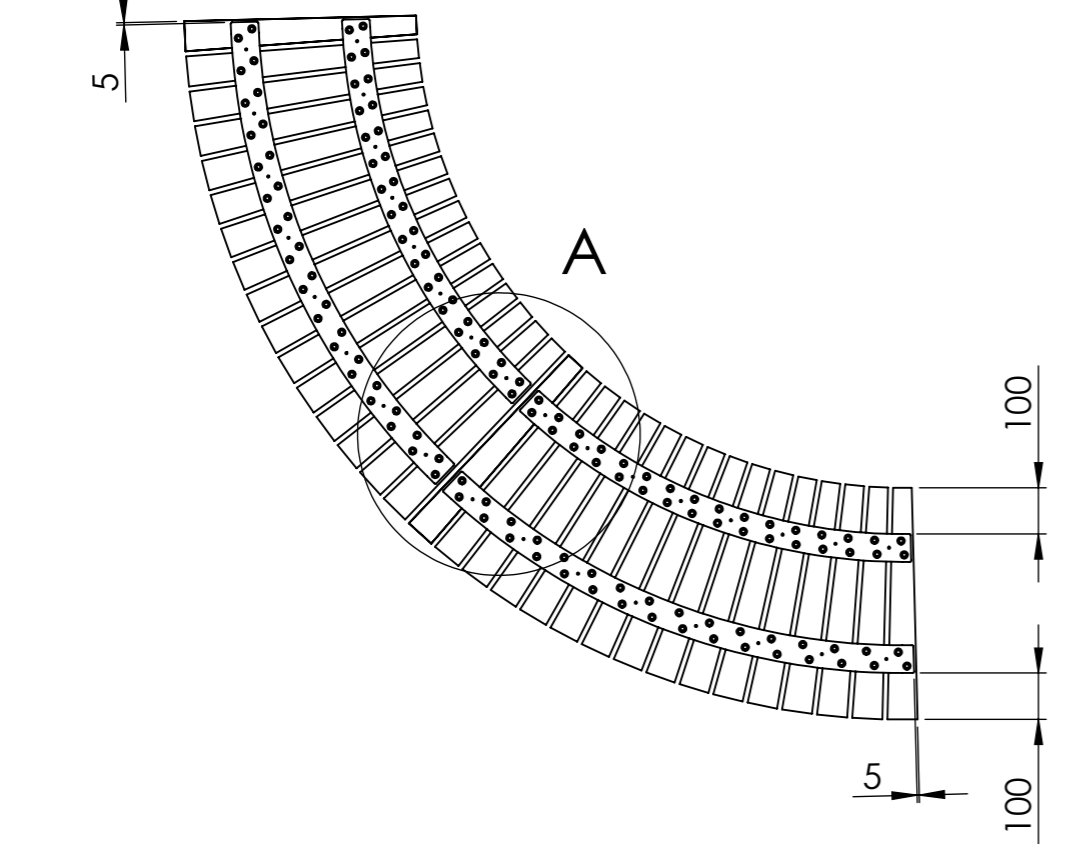

DETAIL A

ITEM NO.	PART NUMBER	THICKNESS	DESCRIPTION	QTY.
1	RS.BS.CO1500-Half			2

DRAWN	Jelmer Mahieu	DATE	27-5-2022		TITLE:	RS.BS.CO1500	
REVISION					Drawing.	RS.BS.CO1500 Sheet1	A3
		Liessentstraat 4, 5405 AG Uden (NL). t 0031 (0)413 - 27 41 68. e info@furns.nl, i www.furns.nl		Color:	-	Mass(kg): 61.90	SCALE:1:10
					SHEET 1 OF 1		